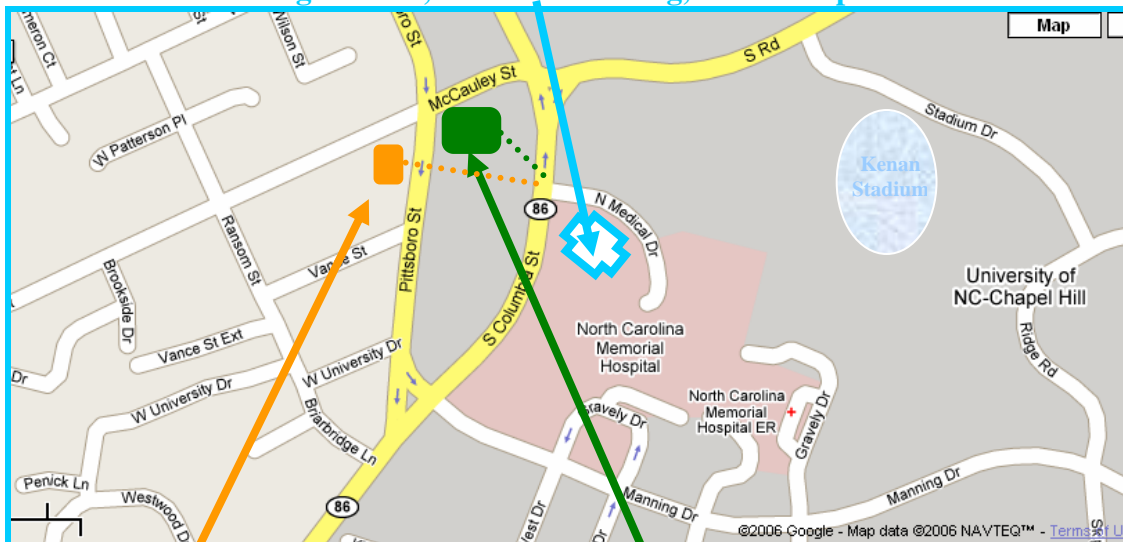

University of North Carolina at Chapel Hill

Carrington Hall, School of Nursing, UNC-Chapel Hill

Credit Union Parking Lot

FedEx Global Education Center Parking Garage

PARKING and WALKING DIRECTIONS

Students attending the traditional classroom model can park in the **FedEx Global Education Center Parking Garage** when it is not closed for sporting events. This garage is located under the Global Education Center located at the intersection of Pittsboro and McCauley Streets. See map above. The sign on the garage says "Employees Only" which is true on Mondays thru Fridays; you may park for FREE on Saturdays. After you have parked, walk to McCauley Street and turn right, then walk up to South Columbia Street and turn right. Walk 100 yards and turn left onto N. Medical Drive. Walk 100 yards toward UNC Hospitals and the new Carrington Hall addition will be on your right. Enter the lobby door that has the PrepSuccess GRE PREP sign taped to it. Only one of the external doors to the building will be unlocked, so look for the GRE PREP signs pointing the way.

An alternate parking lot is the **Credit Union Parking Lot** located at 310 Pittsboro Street (see map above). Warning signs are posted regarding parking during business hours, but since Saturday is a non-business day, you will not be towed or ticketed. When parking in the **Credit Union Parking Lot**, you can thread your way between the School of Social Work and the School of Pharmacy to cross South Columbia Street, or just walk up to McCauley Street and then turn right onto South Columbia Street. Carrington Hall will be on the left (east) side of South Columbia Street.