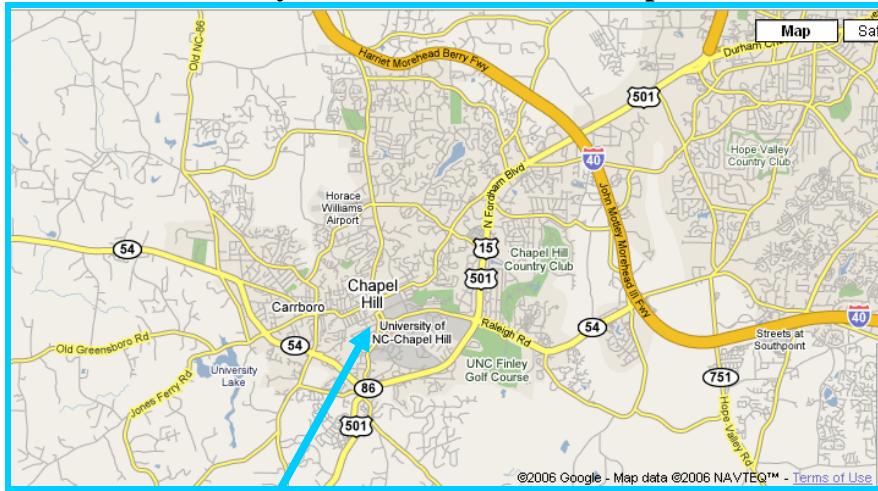

University of North Carolina at Chapel Hill

Carrington Hall, School of Nursing, UNC-Chapel Hill

Credit Union Parking Lot

FedEx Global Education Center Parking Garage

PARKING and WALKING DIRECTIONS

Students attending the traditional classroom model can park in the **FedEx Global Education Center Parking Garage** when it is not closed for sporting events. This garage is located under the Global Education Center located at the intersection of Pittsboro and McCauley Streets. See map above. The sign on the garage says "Employees Only" which is true on Mondays thru Fridays; you may park for FREE on Saturdays. After you have parked, walk to McCauley Street and turn right, then walk up to South Columbia Street and turn right. Walk 100 yards and turn left onto N. Medical Drive. Walk 100 yards toward UNC Hospitals and the new Carrington Hall addition will be on your right. Enter the lobby door that has the PrepSuccess GRE PREP sign taped to it. Only one of the external doors to the building will be unlocked, so look for the GRE PREP signs pointing the way.

An alternate parking lot is the **Credit Union Parking Lot** located at 310 Pittsboro Street (see map above). Warning signs are posted regarding parking during business hours, but since Saturday is a non-business day, you will not be towed or ticketed. When parking in the **Credit Union Parking Lot**, you can thread your way between the School of Social Work and the School of Pharmacy to cross South Columbia Street, or just walk up to McCauley Street and then turn right onto South Columbia Street. Carrington Hall will be on the left (east) side of South Columbia Street.