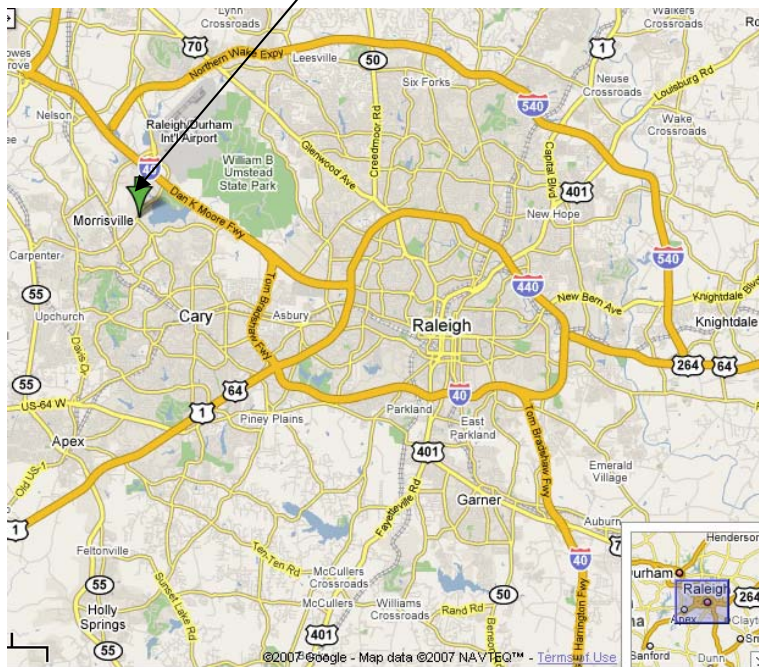

GMAT PREP (Classes 1 - 14 Evening Course)

Classes 1 thru 14 are taught at Campbell - RTP in Classroom 134

Campbell University - RTP Center

808 Aviation Parkway, Suite 1100, Morrisville, North Carolina 27560

TRAVEL DIRECTIONS

Students attending the **traditional classroom** model should travel to the Campbell University - RTP Campus. Plan to arrive **15 minutes before the class begins**. Travel on I-40 to Research Triangle Park and take Exit 285 Aviation Parkway. Turn South (away from RDU Airport) and travel 1.3 miles toward Morrisville. The Campbell RTP Center is located on the left (east) side of Aviation Parkway; turn left into the parking lot.